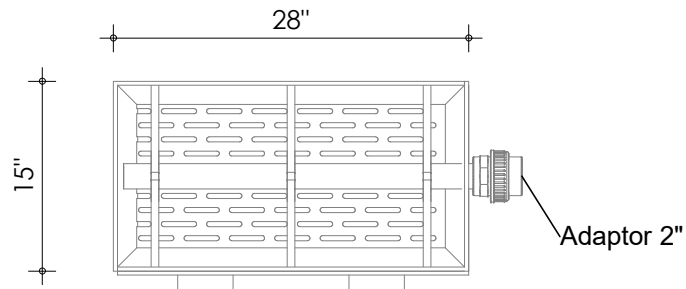

33"

Left-side view

Front view

Right-side view

Rear view

Top view

Transport

description:
TF-Small - Trickle filter 2xØ110

scale :
1 : 15

date :
v.2021

water running height :