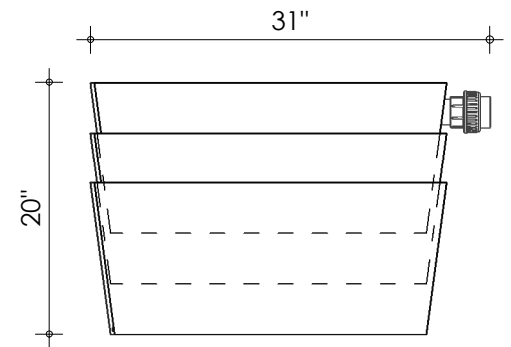

33"

Left-side view

Front view

Right-side view

Rear view

Top view

Transport

description:
TF-Small - Trickle filter 2xØ110

scale :
1 : 15

date :
v.2021

water running height :