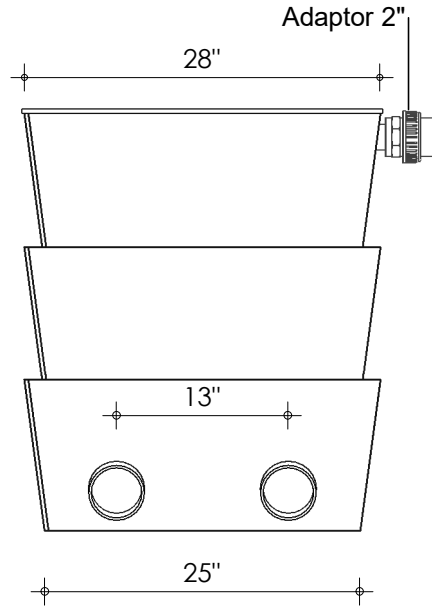

33"

Left-side view

Front view

Right-side view

Rear view

Top view

Transport

description:
TF-Small - Trickle filter 2xØ110

scale :
1 : 15

date :
v.2021

water running height :