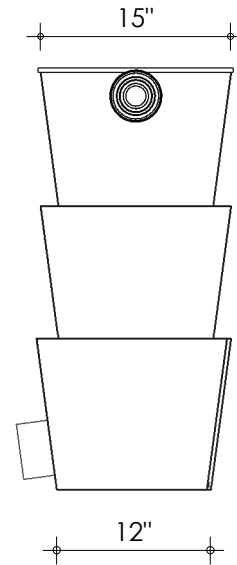

33"

Left-side view

Front view

Right-side view

Rear view

Top view

Transport

description:
TF-Small - Trickle filter 2xØ110

scale :
1 : 15

date :
v.2021

water running height :